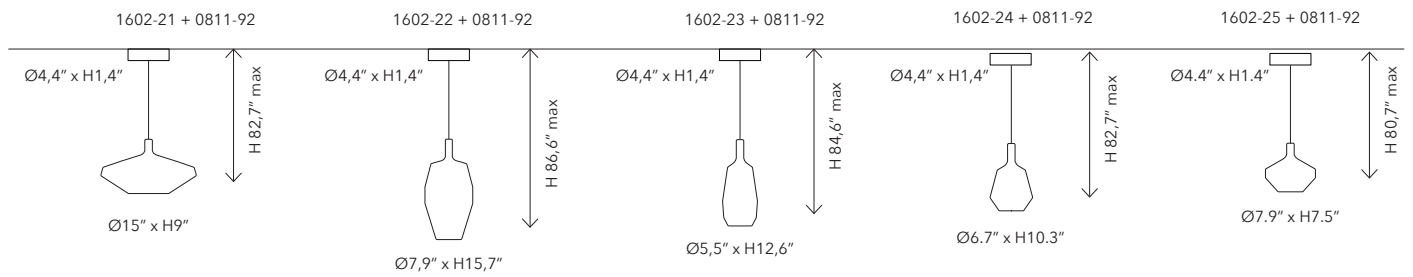

Technical Drawing

Finishes

Matt glass

Canopies

NOTE:

All luminaires can only be sold with the single rosettes, with the multiple plates or with bar canopies.
The reverse is also true: rosettes, multiple plates and bar canopies cannot be sold separately from pendants.
All fixtures are tested and guaranteed in their entirety: pendant + rosette, pendant(s) + multiplate or pendant(s) + bar canopy.
Any unauthorized installation will not be deemed compliant.